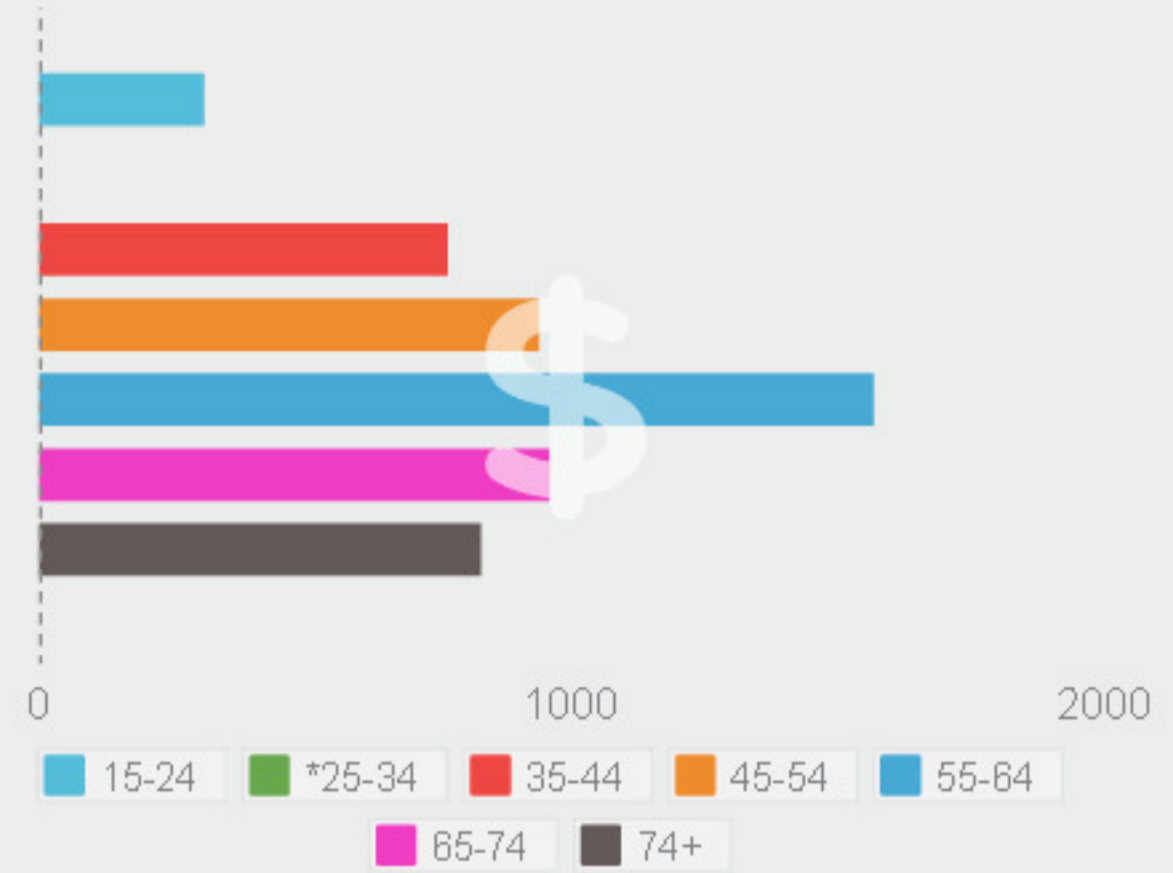

Alberta's Volunteers

2013 General Social Survey: Giving, volunteering and participating

49.6% volunteer 181 hours
81.1% donate on average \$995 per year

Education matters

Average annual donations by age

* Data unreliable to be published

Volunteer rates by age

Children in the household

* Data unreliable to be published

Average annual donations by income

* Data unreliable to be published

Volunteer hours by income

* Data unreliable to be published