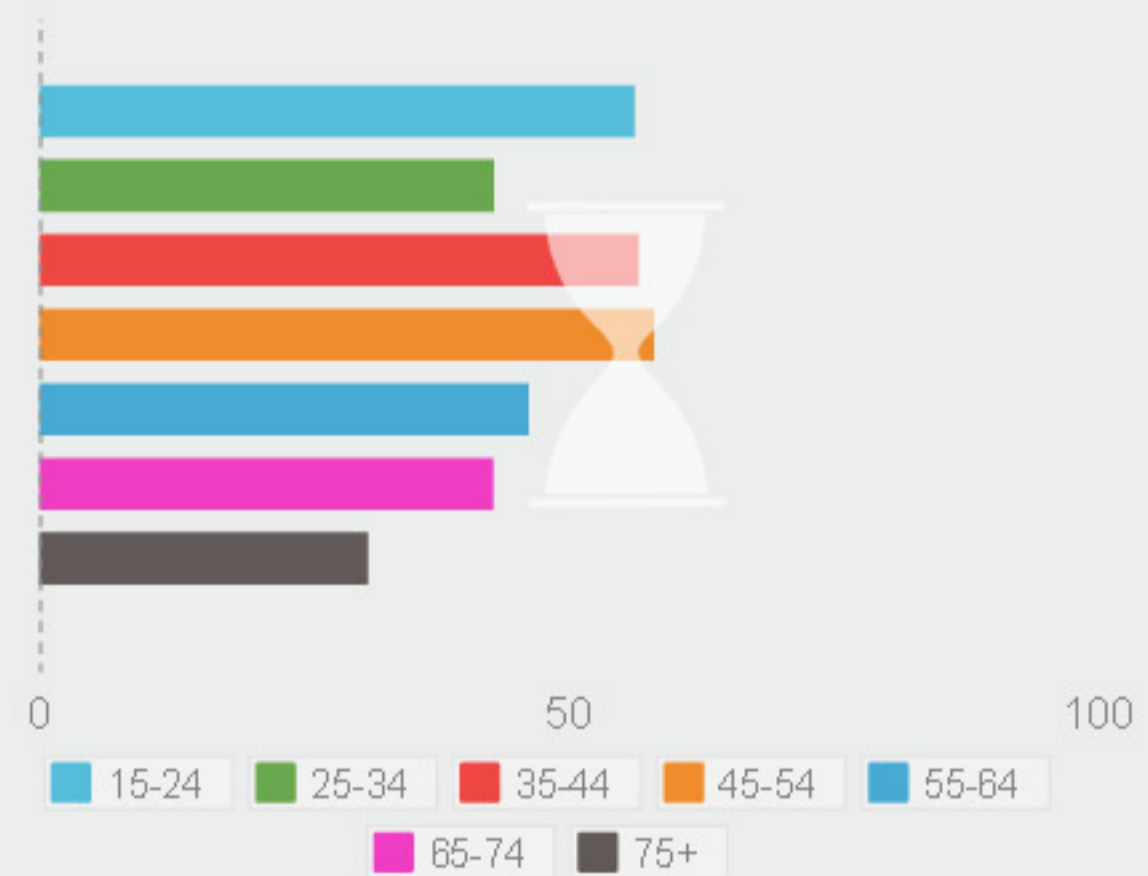

Alberta's Volunteers

2013 General Social Survey: Giving, volunteering and participating

49.6% volunteer 181 hours
81.1% donate on average \$995 per year

Education matters

Average annual donations by age

* Data unreliable to be published

Volunteer rates by age

Children in the household

* Data unreliable to be published

Average annual donations by income

* Data unreliable to be published

Volunteer hours by income

* Data unreliable to be published