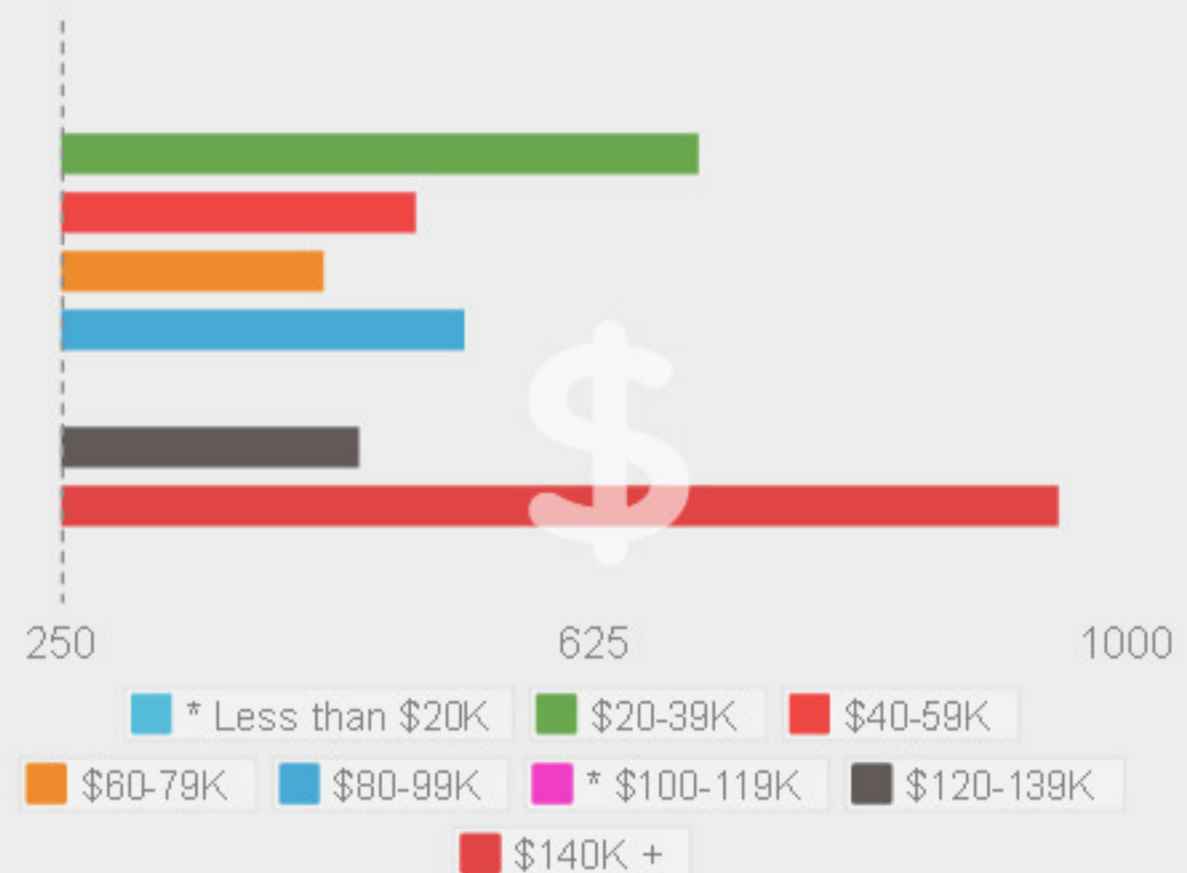

Alberta's Volunteers

2013 General Social Survey: Giving, volunteering and participating

49.6% volunteer 181 hours
81.1% donate on average \$995 per year

Education matters

Average annual donations by age

* Data unreliable to be published

Volunteer rates by age

Children in the household

* Data unreliable to be published

Average annual donations by income

* Data unreliable to be published

Volunteer hours by income

* Data unreliable to be published