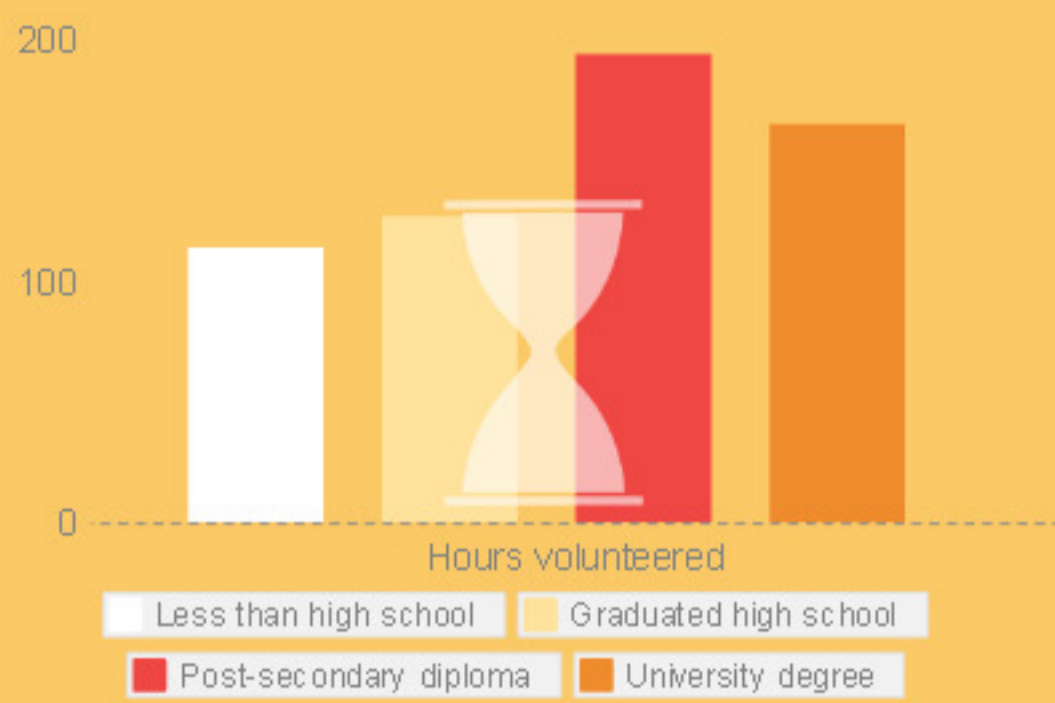

Alberta's Volunteers

2013 General Social Survey: Giving, volunteering and participating

49.6% volunteer 181 hours
81.1% donate on average \$995 per year

Education matters

Average annual donations by age

* Data unreliable to be published

Volunteer rates by age

Children in the household

* Data unreliable to be published

Average annual donations by income

* Data unreliable to be published

Volunteer hours by income

* Data unreliable to be published