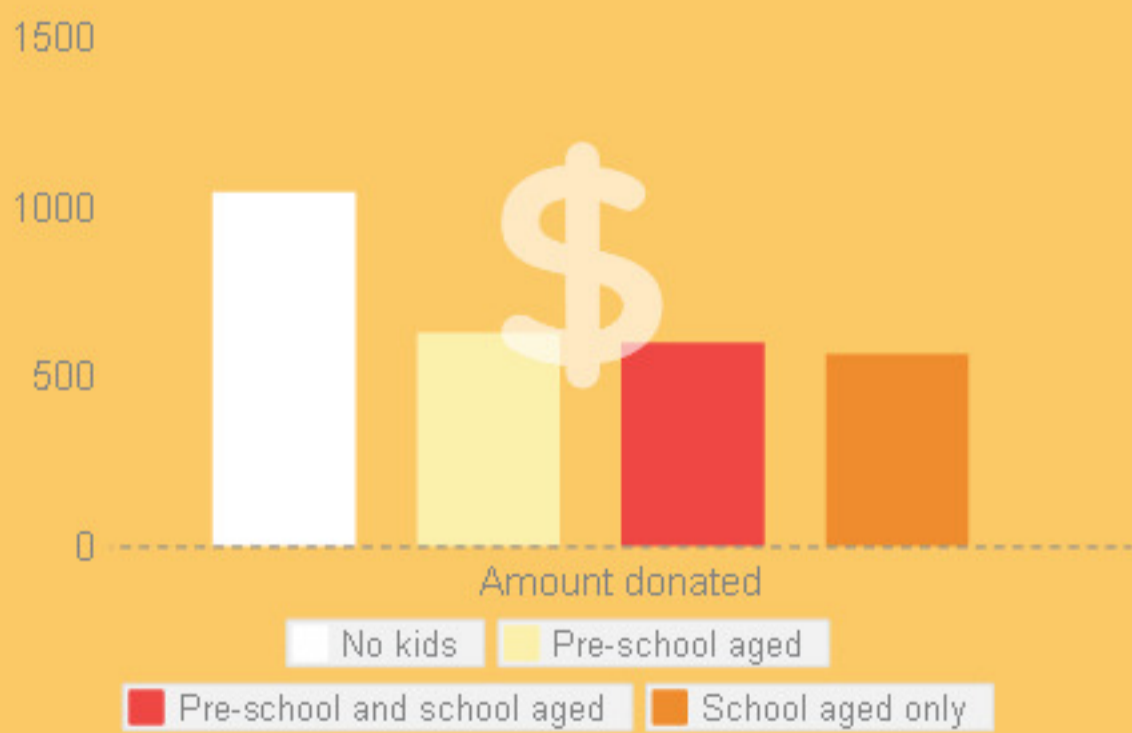

Alberta's Volunteers

2013 General Social Survey: Giving, volunteering and participating

49.6% volunteer 181 hours
81.1% donate on average \$995 per year

Education matters

Average annual donations by age

* Data unreliable to be published

Volunteer rates by age

Children in the household

* Data unreliable to be published

Average annual donations by income

* Data unreliable to be published

Volunteer hours by income

* Data unreliable to be published