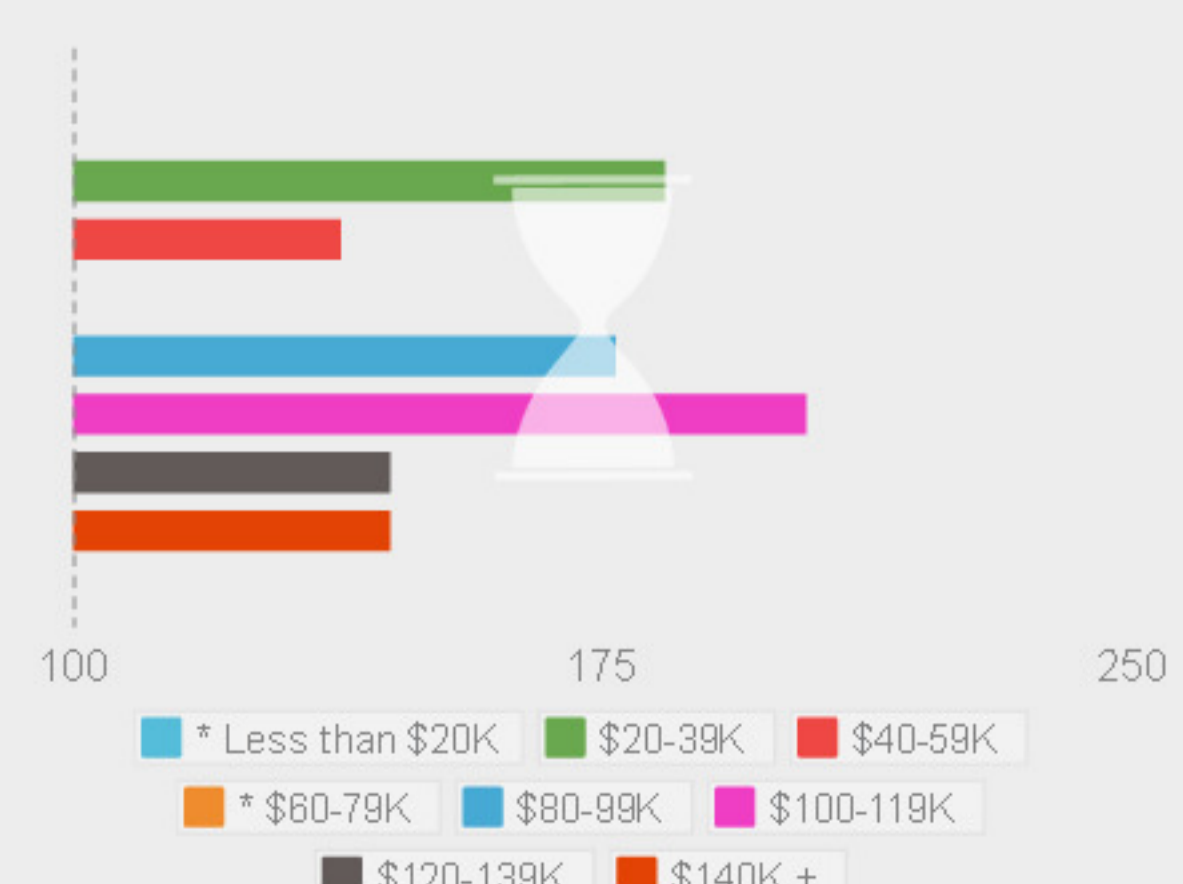

Alberta's Volunteers

2013 General Social Survey: Giving, volunteering and participating

49.6% volunteer 181 hours
81.1% donate on average \$995 per year

Education matters

Average annual donations by age

* Data unreliable to be published

Volunteer rates by age

Children in the household

* Data unreliable to be published

Average annual donations by income

* Data unreliable to be published

Volunteer hours by income

* Data unreliable to be published